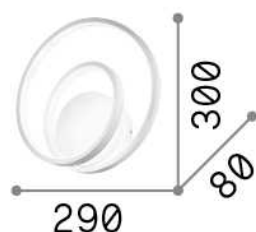

General info

Indoor - Wall lamps

Ean	8021696304496
Item	OZ AP DALI NERO
Installation	Wall lamps
Guarantee	5 years
Gross weight	1.22 kg
Volume	0.008712 m ³

Technical info

Net weight	0.8 kg
Insulation class	II
Protection index	IP20
Compliance	CE
Operating temperature	0° ~ +40 °C
Full load efficiency	X
Dimmer	1, DALI / Push
Power output	220-240 V AC 50/60 Hz
Power supply	In-built, included Replaceable (by qualified operators only), electronic

Source info

Integrated source	Integrated LED module
Replaceable source	No
Power	28 W
Emission	Diffuse
Max consumption	max 28,00 W
Features LED	LED SMD
CCT LED	3000 K
Duration LED (t. 25°C)	30000 h
CRI	> 80
Light beam	-
Light beam flux	2500 lm
Useful light flux	1060 lm
Photobiological risk	1
Standby power	< 0.50 W